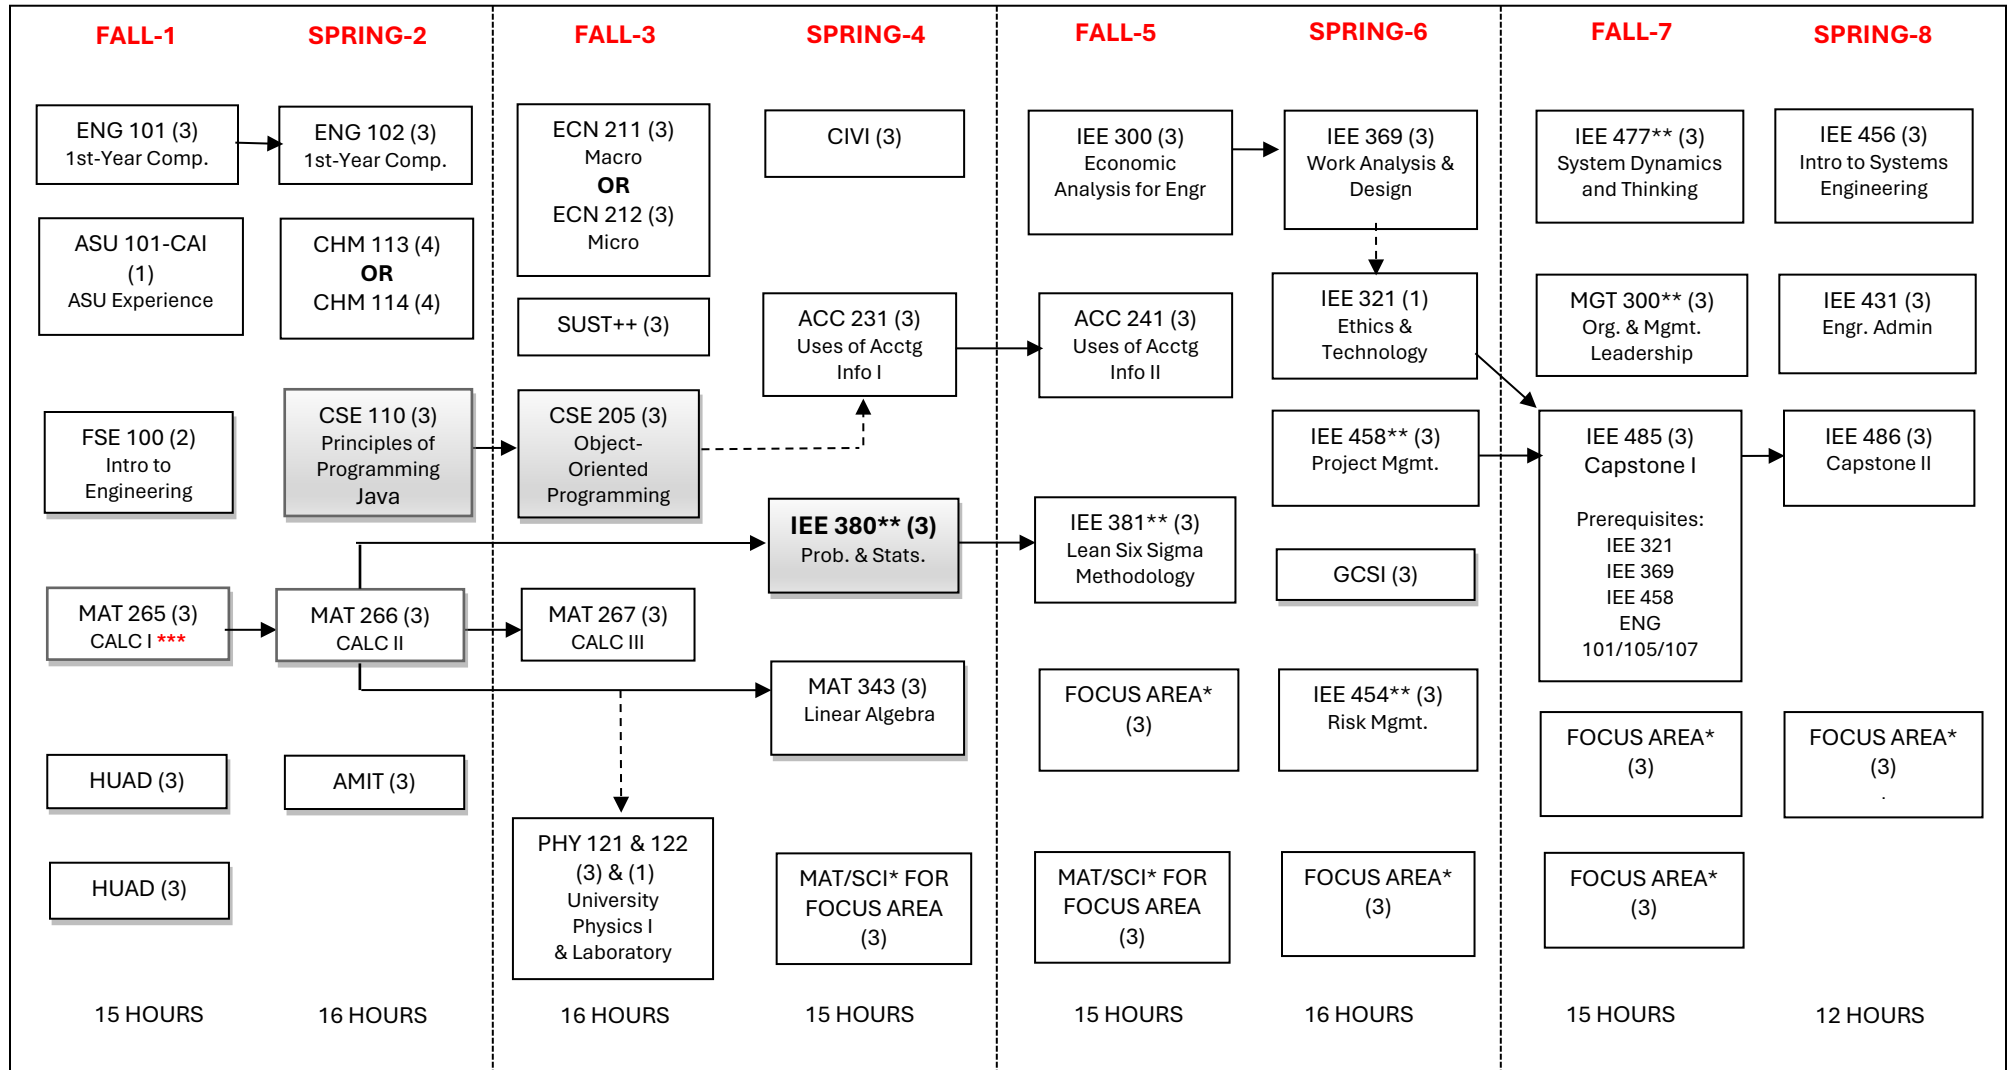

ONLINE Engineering Management, BSE Bachelor of Science in Engineering, 2024 Catalog Year

ESEMGBSE

*Review EM Major Map for specific focus area courses: <https://scai.engineering.asu.edu/engineering-management-bse/engineering-management-degree-requirements-online/>

++SUST course options are: ALA102, CEE181 OR SOS 181, GCU 171 OR SOS 171, SOS 100, SOS 110, SOS 111 OR PUP 190.

*** First math class is determined by ALEKS Placement Assessment

** IEE 380 is the prerequisite to many IEE-upper division courses

Prerequisite —————> Pre or Co-requisite - - - - ->

Color Coding Key: **Completed Requirements** **Enrolled** **Need to Retake**