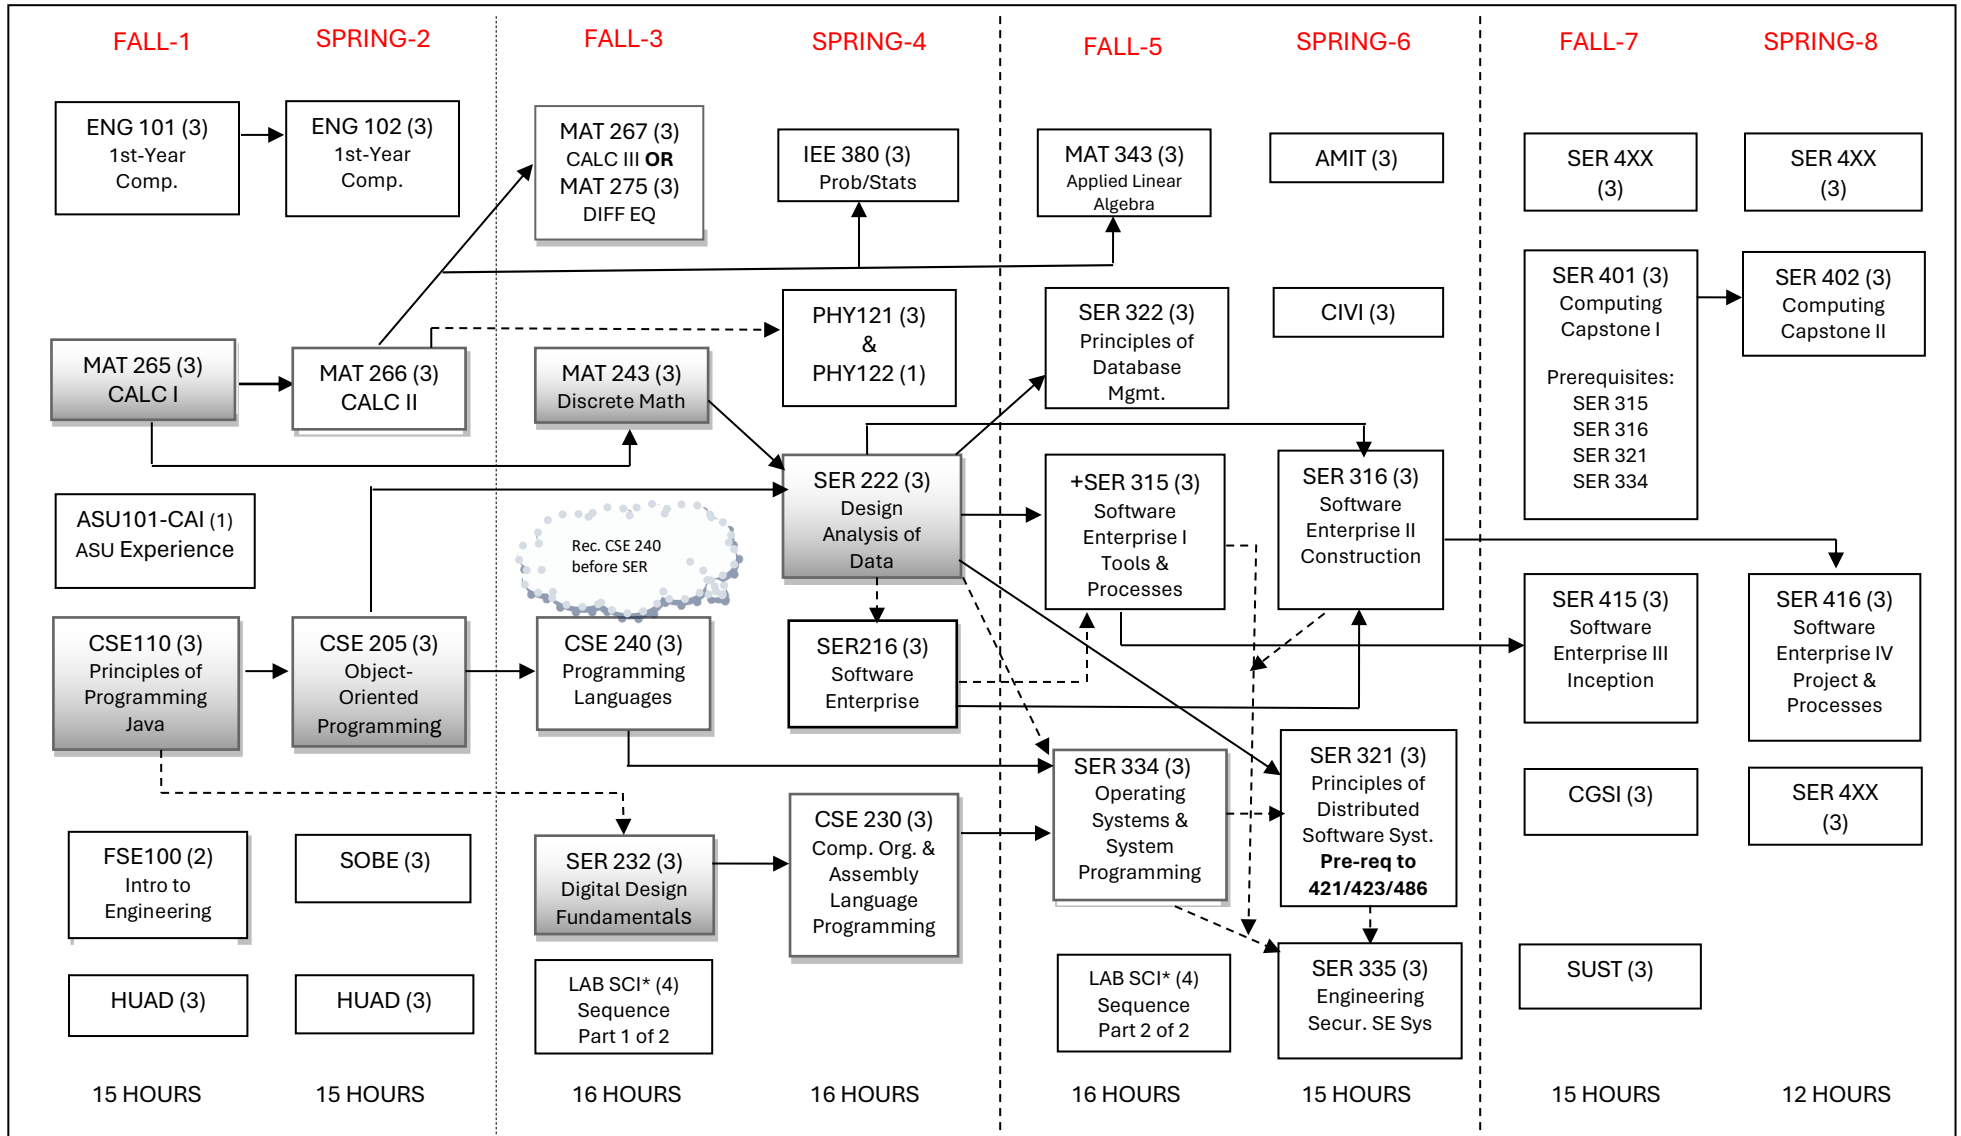

Software Engineering, BS
Bachelor of Science, 2024 Catalog Year
 TSSERBS

NAME:

ID:

Notes: Shaded courses designate critically tracked requirements.

Prerequisite —————> Co-requisite - - - - ->

*** Requires placement exam score and may require additional courses dependent on placement.

* Lab Science Options: BIO181 & BIO 182, BIO201 & BIO202, CHM113 & CHM116, GLG101/103, GLG102/104, GLG110/111, MIC205 & MIC206, PHY131/132

Color Coding Key: Completed Requirements Enrolled Need to Retake

+Pre-or co-requisite is FSE100.