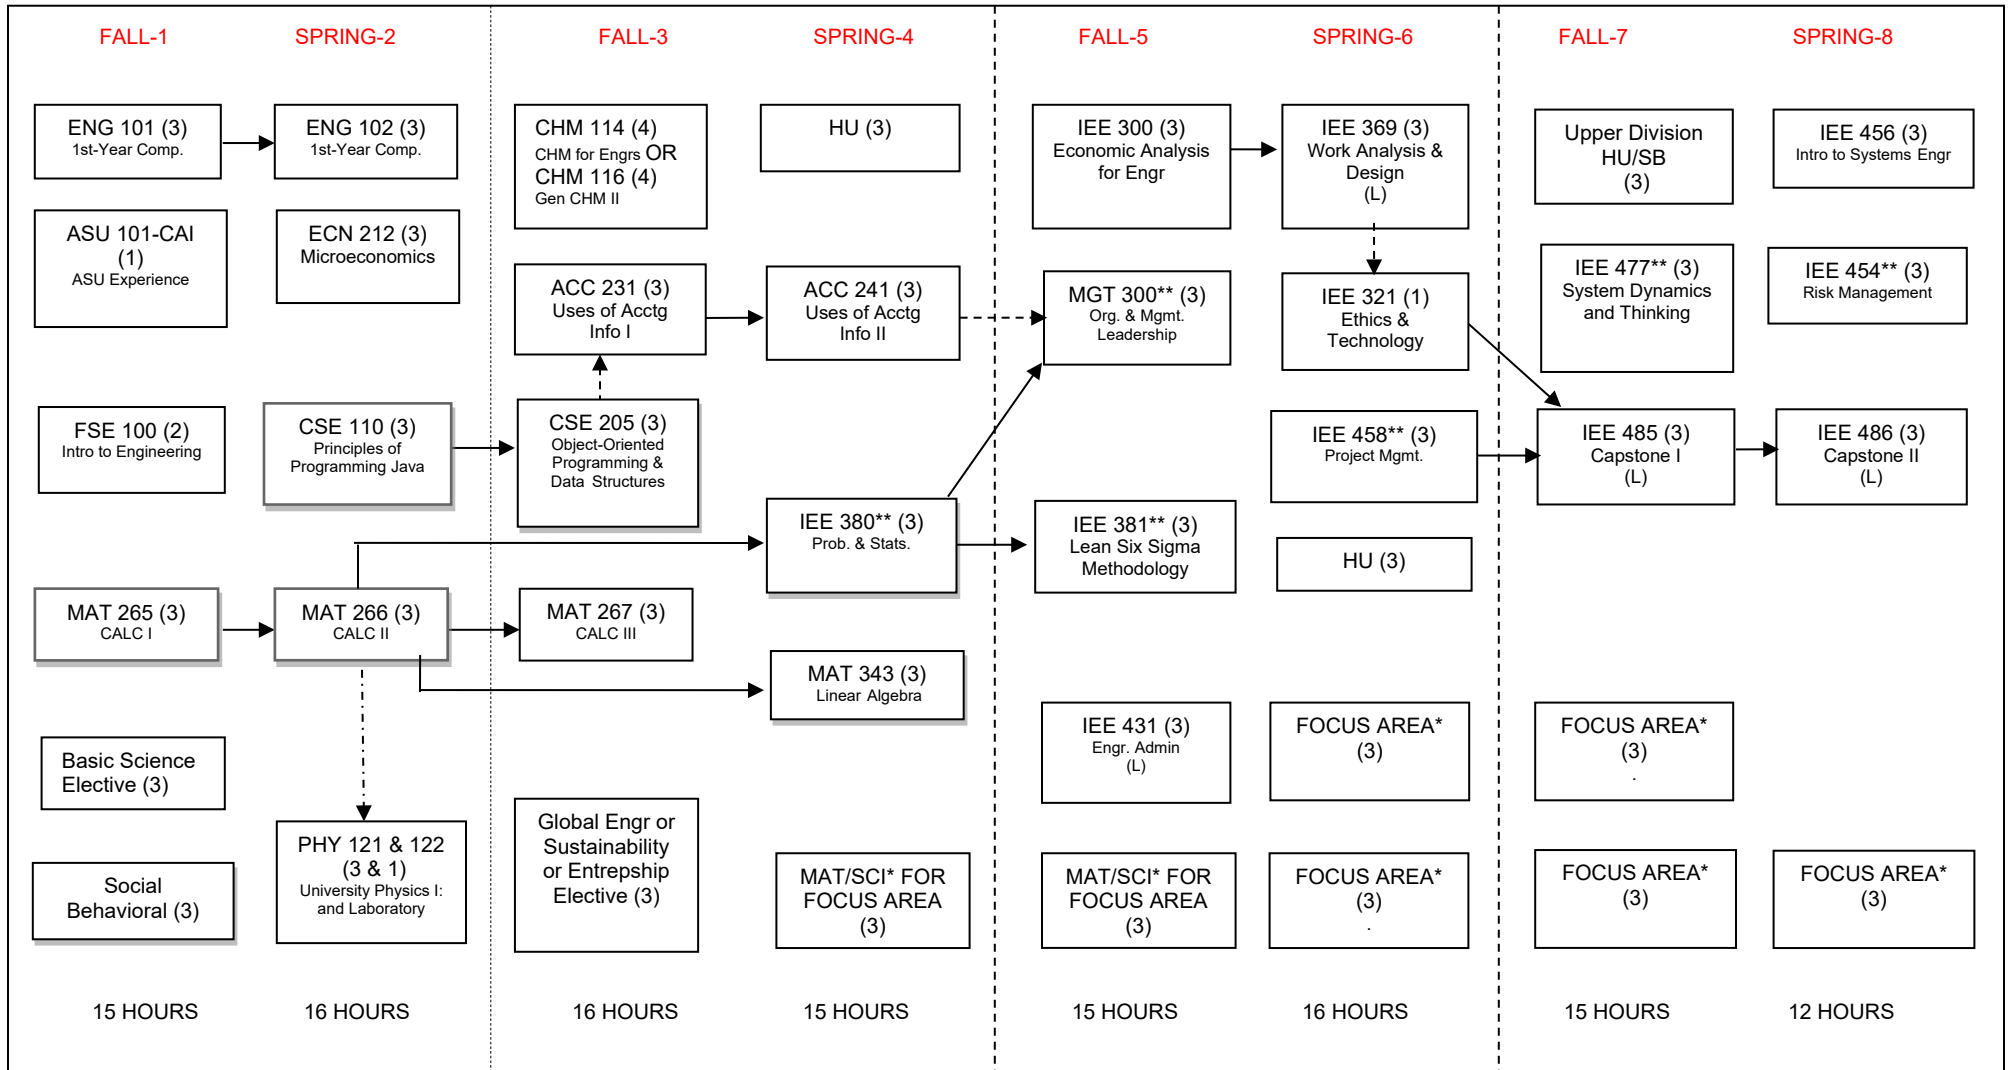

ONLINE Engineering Management, BSE
Bachelor of Science in Engineering, 2023 Catalog Year
 ESEMG BSE

*Review EM Major Map for specific focus area courses: <https://scai.engineering.asu.edu/engineering-management-bse/engineering-management-degree-requirements-online/>

**IEE380 is the prerequisite to many IEE upper division courses

Prerequisite ———> Pre or Co-requisite - - - - ->

Color Coding Key: Completed Requirements Enrolled Need to Retake