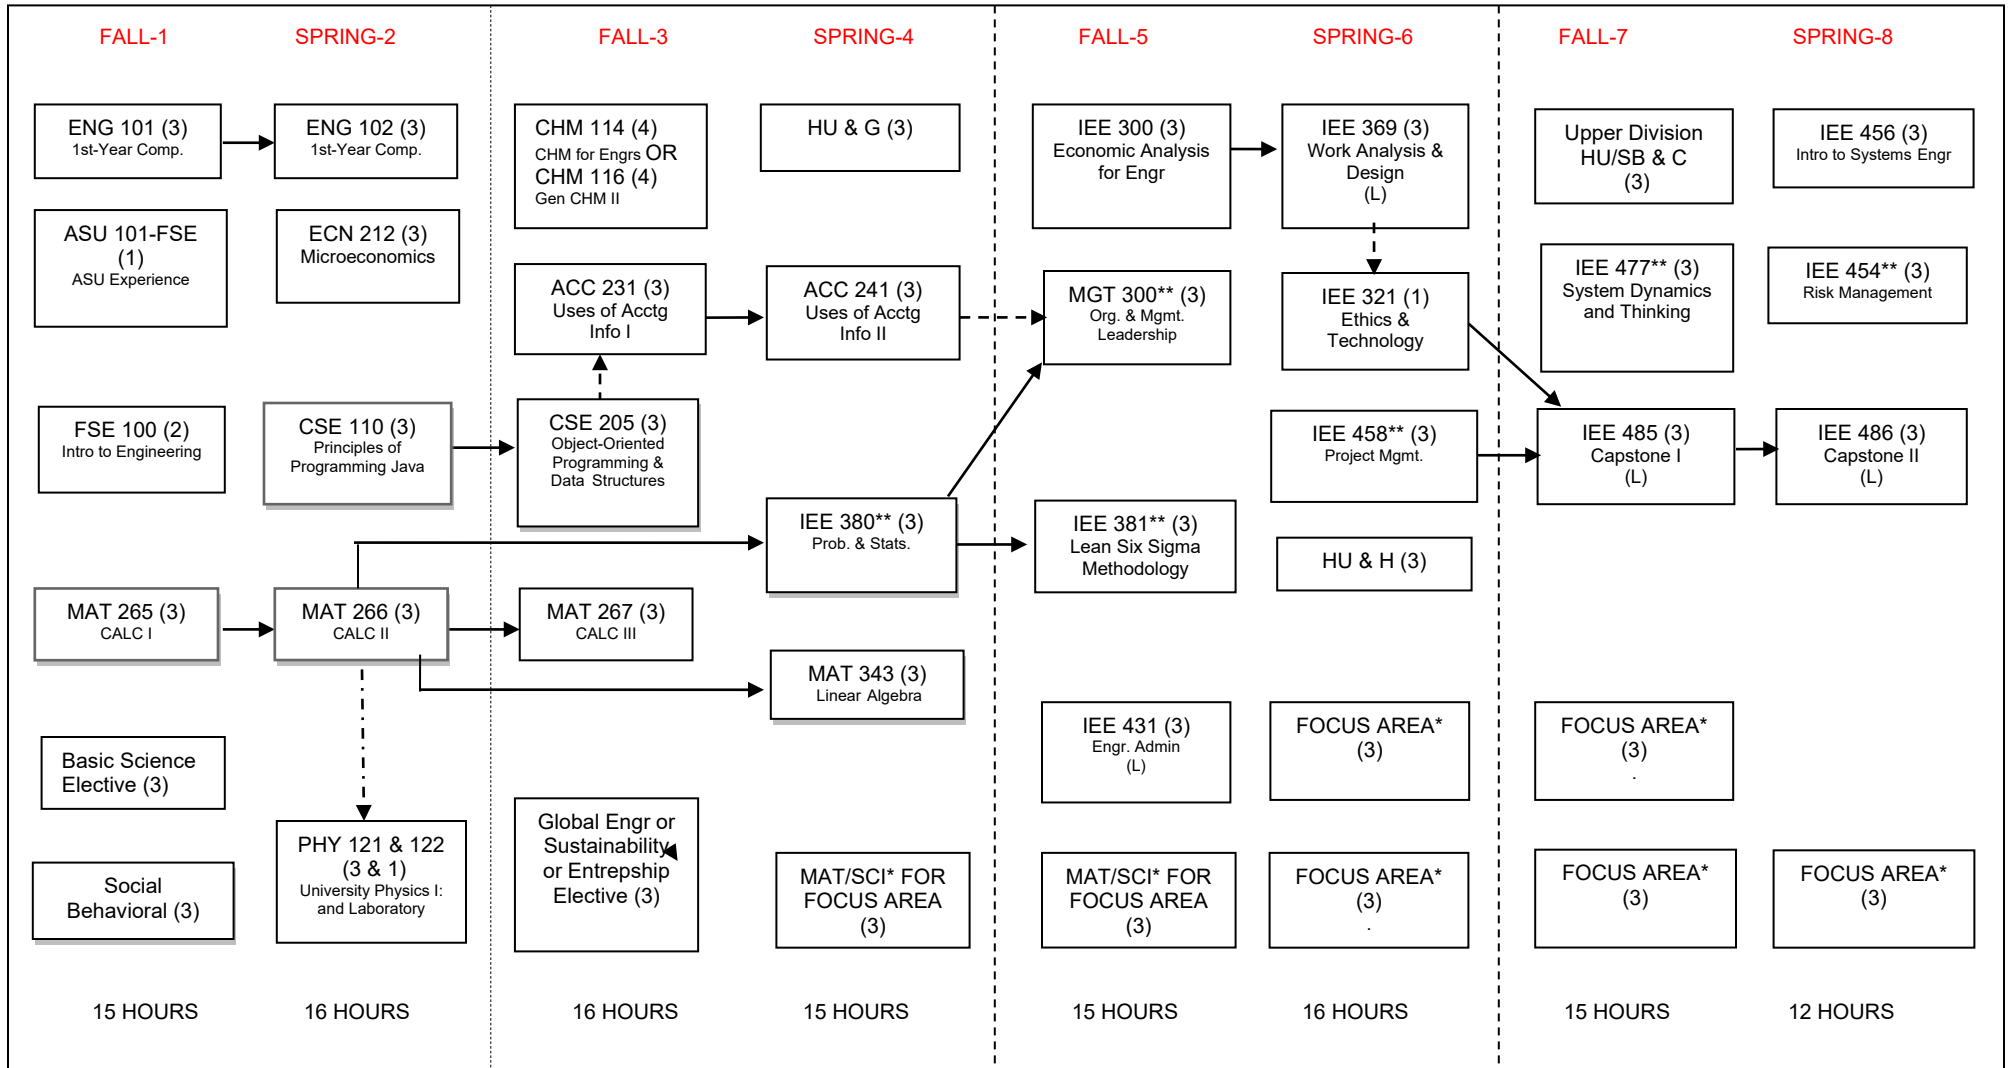

ONLINE Engineering Management, BSE
Bachelor of Science in Engineering, 2022 Catalog Year
 ESEMG BSE

*Review EM Major Map for specific focus area courses: <http://cidse.engineering.asu.edu/forstudent/undergraduate/majors/engineering-management-bse/degree-requirements-online/>

**IEE380 is the prerequisite to many IEE upper division courses
 Prerequisite —————> Pre or Co-requisite - - - - ->
 Color Coding Key: Completed Requirements Enrolled Need to Retake

Cultural
 Global
 Historical