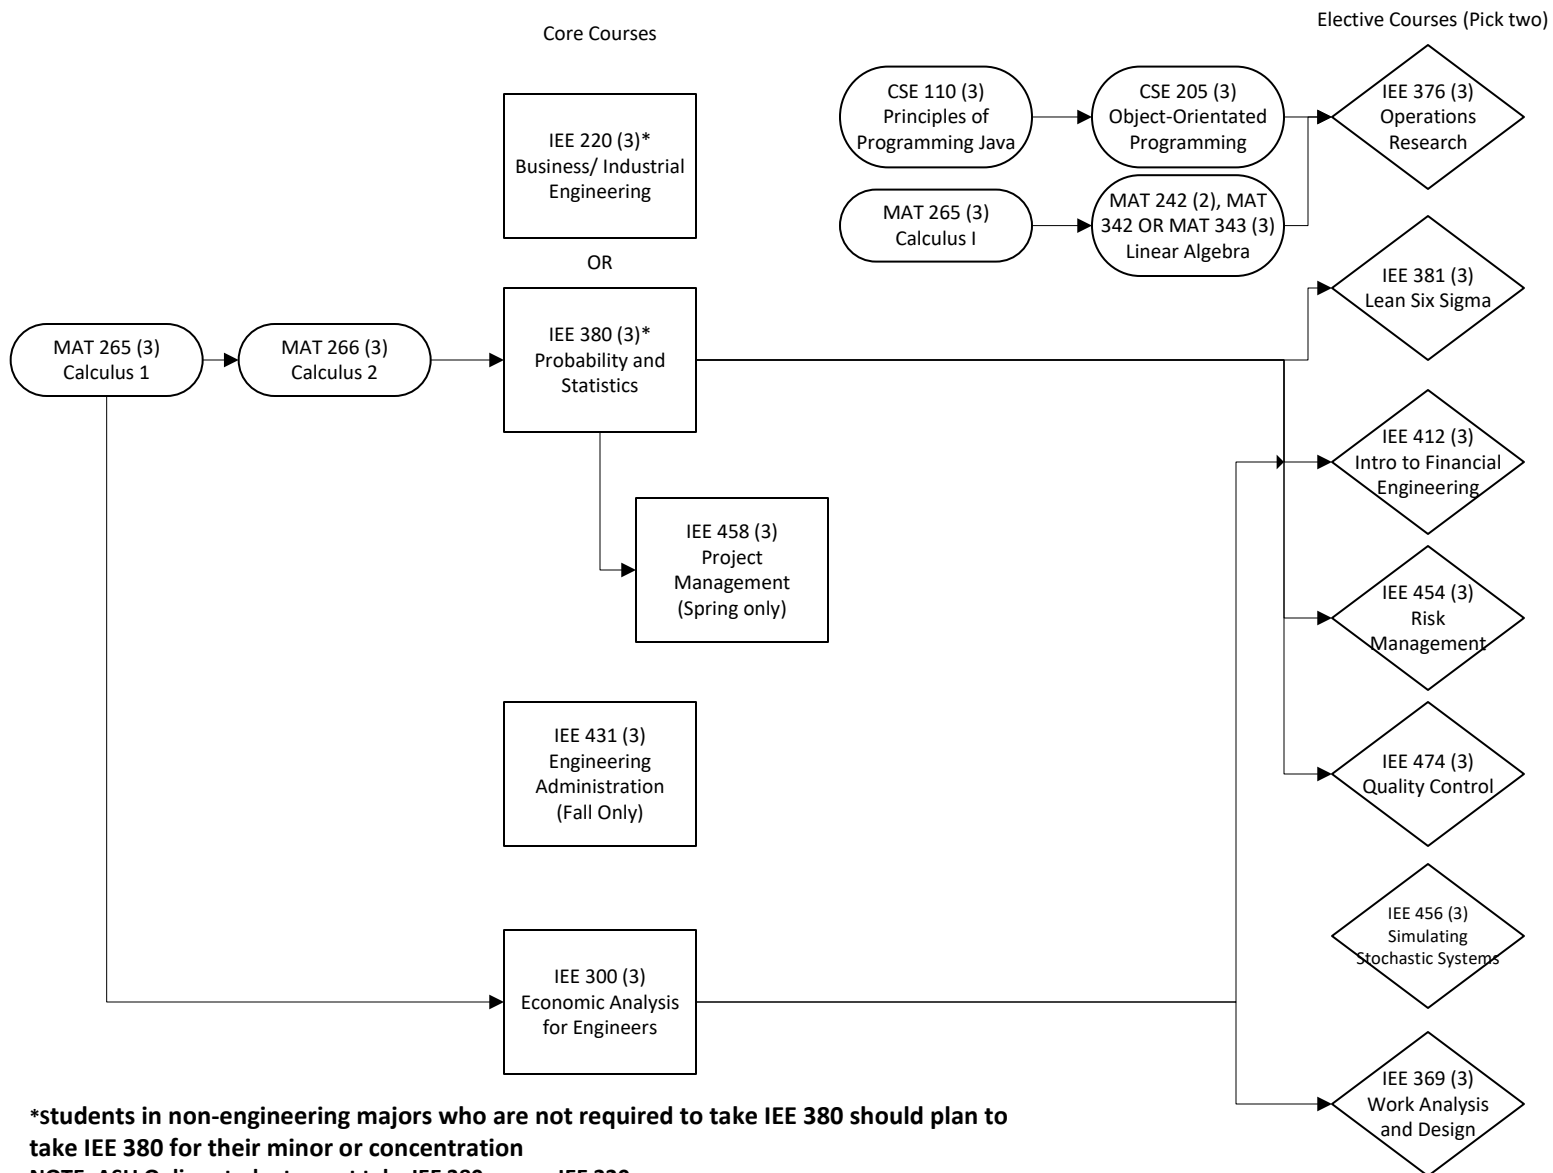

Engineering Management Minor and Concentration

***students in non-engineering majors who are not required to take IEE 380 should plan to take IEE 380 for their minor or concentration**
NOTE: ASU Online students must take IEE 380 versus IEE 220