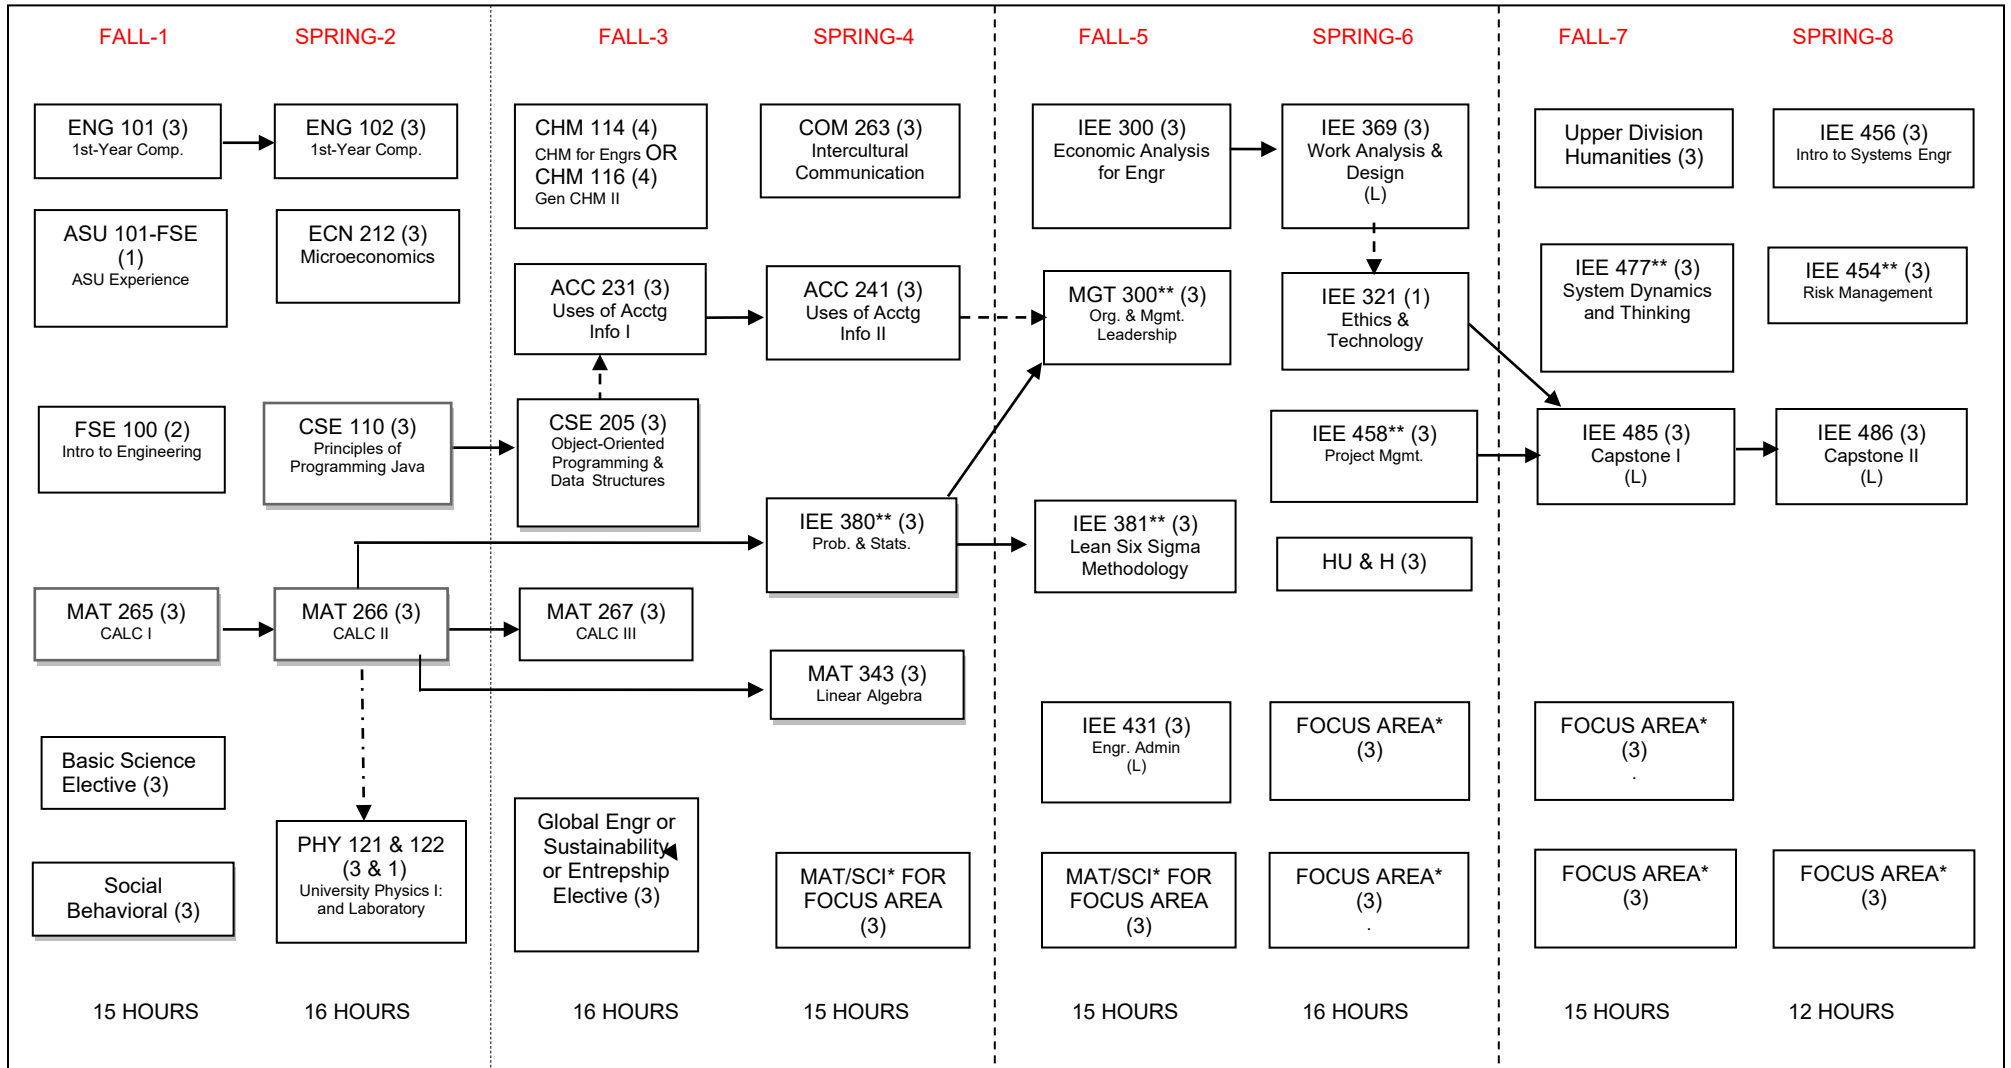

ONLINE Engineering Management, BSE
Bachelor of Science in Engineering, 2021 Catalog Year
 ESEMG BSE

*Review EM Major Map for specific focus area courses: <http://cidse.engineering.asu.edu/forstudent/undergraduate/majors/engineering-management-bse/degree-requirements-online/>

**IEE380 is the prerequisite to many IEE upper division courses

Prerequisite → Pre or Co-requisite →

Color Coding Key: Completed Requirements Enrolled Need to Retake